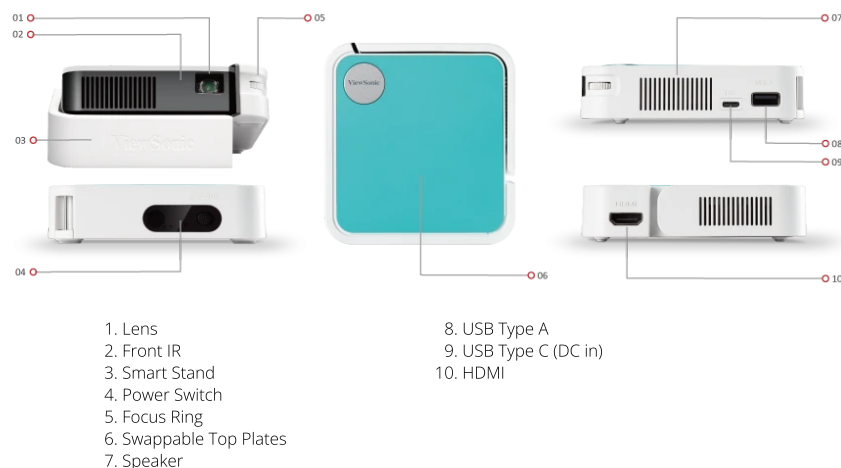

PROYEKTOR

M1 mini Plus

Fitur Utama

- Smart stand that allows for ceiling projection
- Swappable top plates for your everyday mood
- Embedded JBL speaker for sensational audio
- Built-in battery for fun on the go
- Smart Wi-Fi & Bluetooth connectivity

Deskripsi Produk

The ViewSonic M1 mini Plus is a smart pocket cinema which delivers convenient audiovisual entertainment anywhere. With the light weight, ultra-mini size and swappable colored top plate, it serves as a personal pocket cinema for your everyday life. The built-in battery, JBL speaker, and the ability to be charged by a power bank, allows for easy outdoor or on the go use. The adjustable stand offers flexible projection angles that can satisfy many viewing needs - even ceiling projection. More fun can be accessed with Wi-Fi and Bluetooth connectivity - wireless casting from smart devices, built-in content streaming, and audio amplification.

LAINNYA

Power Supply Voltage:	Power adaptor: , USB Type C, Input: 5V/4A, , Battery: , 5000mAh 3.7V, (1.4hrs@Normal, 1.5hrs@Eco)
Konsumsi daya:	Normal: 20W , Standby: <0.5W
Suhu Operasional:	0~40°C
Berat bersih:	0.28Kg
Dimensi (WxDxH) dengan Kaki Penyesuaian:	110x104x27mm
Bahasa OSD:	English, French, Spanish, Thai, Korean, German, Italian, Russian, Swedish, Dutch, Polish, Czech, T-Chinese, S-Chinese, Japanese, Turkish, Portuguese, Finnish, Indonesian, India, Arabic, Vietnamese, Greek, Total 23 languages

STANDARD ACCESSORY

Kontrol Jarak Jauh:	1
QSG:	1
Swappable plate:	3
USB Type C Power Adaptor:	1